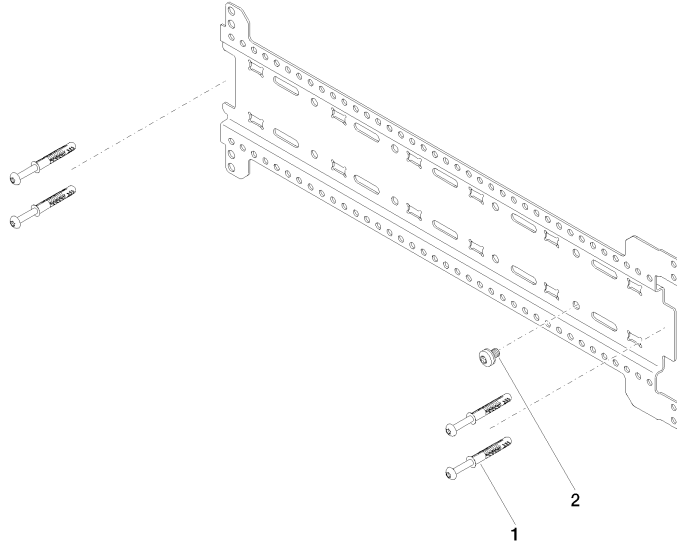

xGRID Installation track set -

12 380 970 90

- width 555mm
- height 135 mm
- depth 12 mm
- retaining screws and plugs

This set contains 3 xGrid installation tracks and includes fixing material

More about the xGRID installation track can be found in the Shower Book brochure

xGRID Installation track set -

12 380 970 90

xGRID Installation track set -

12 380 970 90

Spare parts list

No.	Item Number	Name	Quantity used	Delivery time
1	04 30 31 054 00 90	fixing set	6	2
2	04 30 30 212 00 90	fixing set	3	60