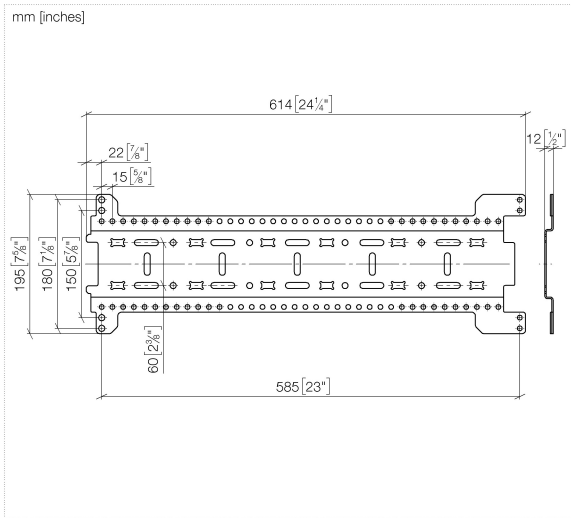

xGRID Installation track set -

12 380 970 90

- width 555mm
- height 135 mm
- depth 12 mm
- retaining screws and plugs

This set contains 3 xGrid installation tracks and includes fixing material

More about the xGRID installation track can be found in the Shower Book brochure

xGRID Installation track set -

12 380 970 90

xGRID Installation track set -

12 380 970 90

Spare parts list

No.	Item Number	Name	Quantity used	Delivery time
1	04 30 31 054 00 90	fixing set	6	2
2	04 30 30 212 00 90	fixing set	3	60